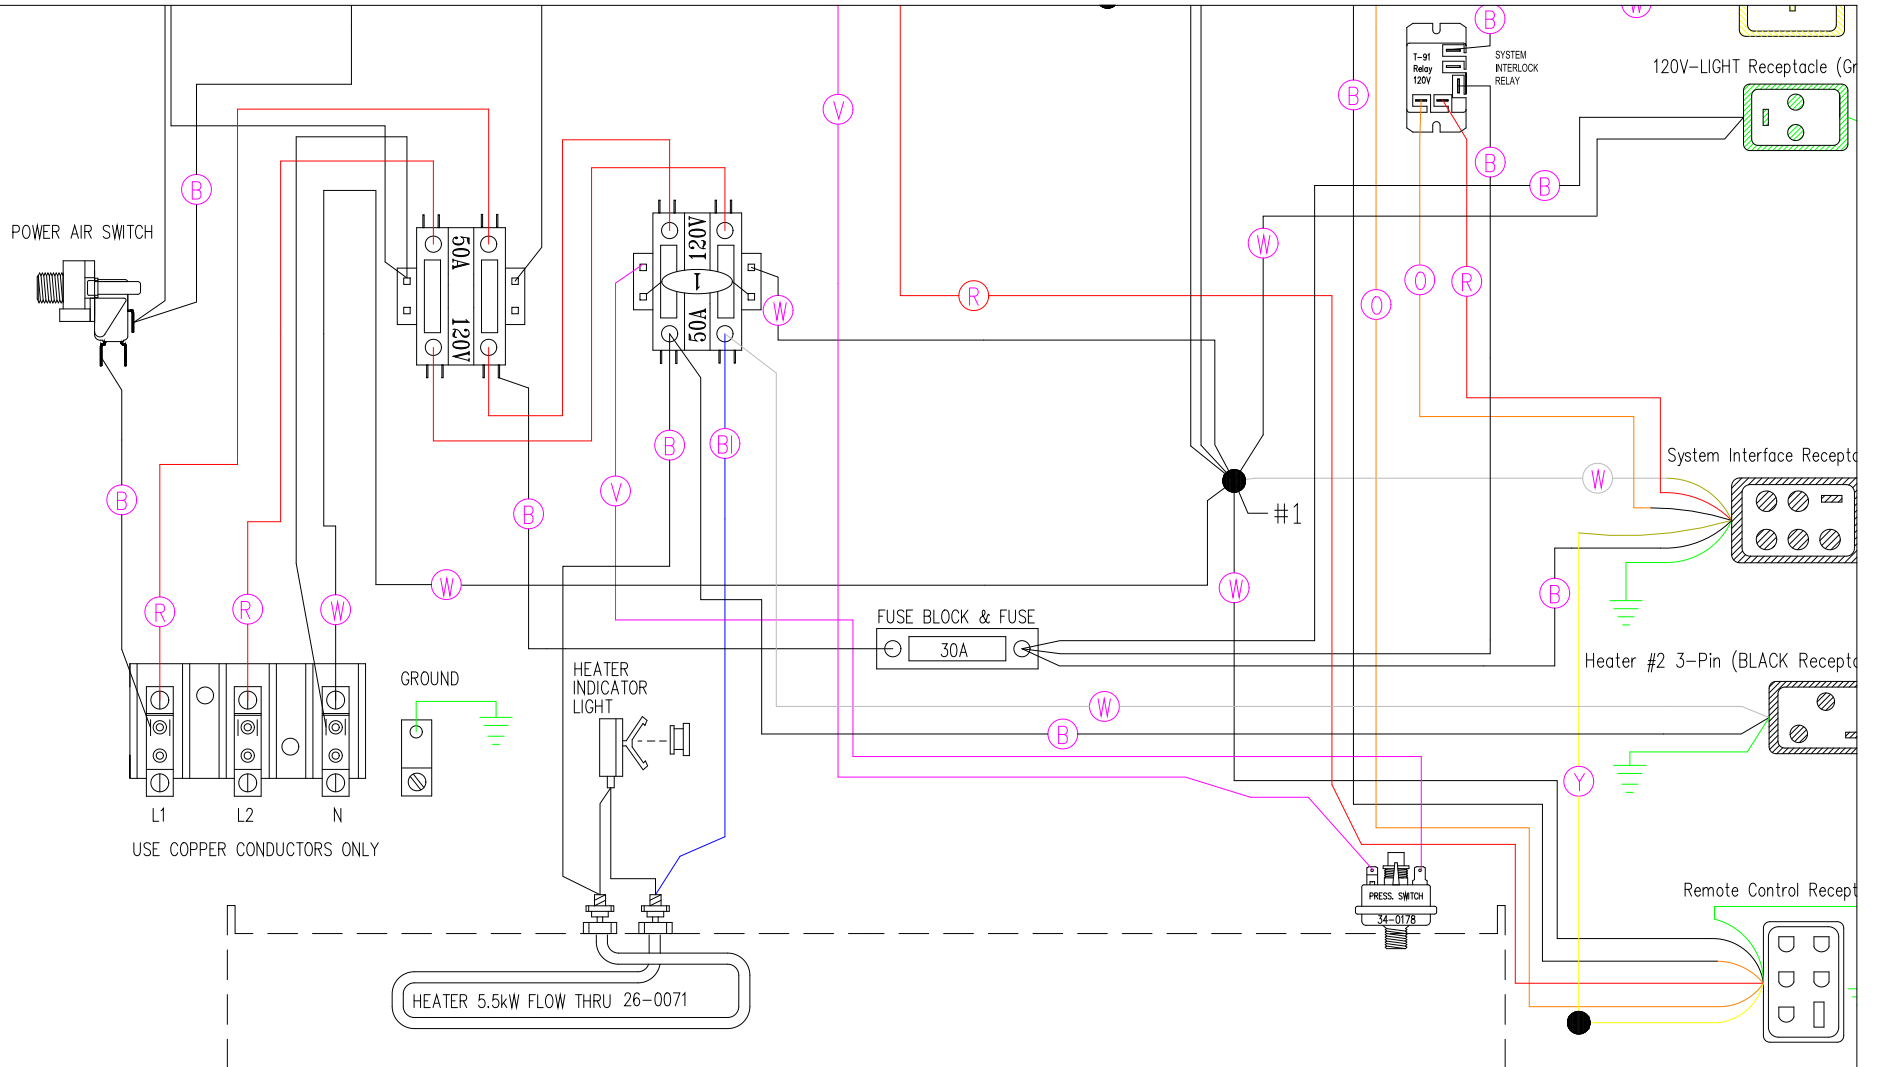

Manufacture Notes:

Drawn	MBS	Rev	1	Wire Color Code	
Date	12.07.09			B - Black	G - Green
Diagram No.	1810			Br - Brown	Bl - Blue
				R - Red	V - Violet
				O - Orange	W - White
				Y - Yellow	Gr - Gray

Manufacture Notes:

Drawn MBS	Rev 1	Wire Color Code B - Black Br - Brown R - Red O - Orange Y - Yellow G - Green Bl - Blue V - Violet W - White Gr - Grey
Date 12.07.09		
Diagram No. 1810		

9000-STD

Manufacture Notes:

Drawn	MBS	Rev	1
Date	12.07.09		
Diagram No.	1810		
Wire Color Code			
B - Black	G - Green		
Br - Brown	Bl - Blue		
R - Red	V - Violet		
O - Orange	W - White		
Y - Yellow	Gr - Gray		