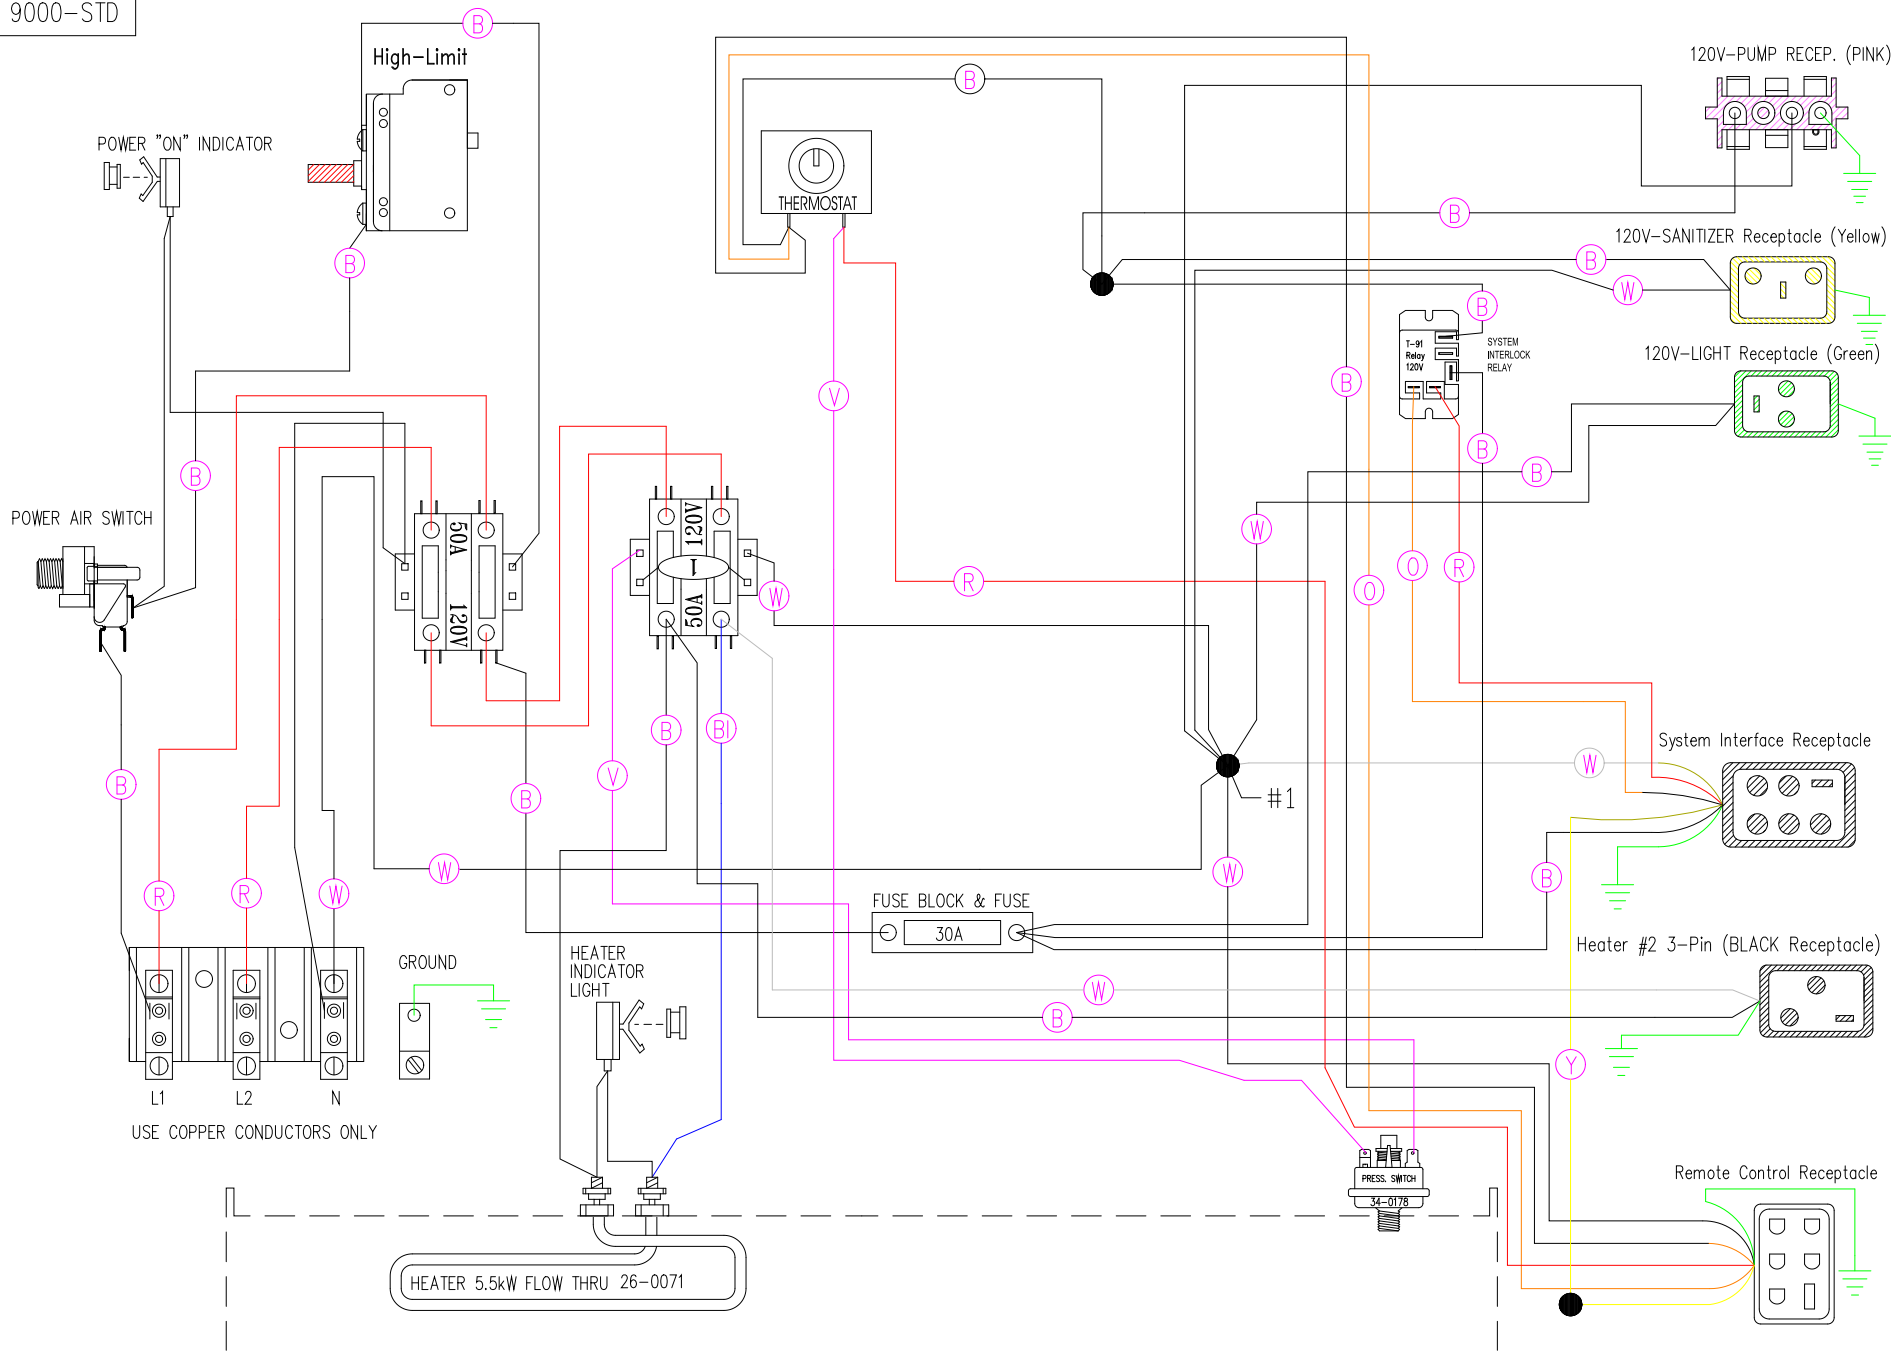

Manufacture Notes:

Drawn	MBS	Rev	1	Wire Color Code	
Date	12.07.09			B - Black	G - Green
Diagram No.	1810			Br - Brown	Bl - Blue
				R - Red	V - Violet
				O - Orange	W - White
				Y - Yellow	Gr - Gray

Manufacture Notes:

Drawn MBS	Rev 1	Wire Color Code B - Black Br - Brown R - Red O - Orange Y - Yellow G - Green Bl - Blue V - Violet W - White Gr - Grey
Date 12.07.09		
Diagram No. 1810		

9000-STD

Manufacture Notes:

Drawn	MBS	Rev	1
Date	12.07.09		
Diagram No.	1810		
Wire Color Code			
B - Black	G - Green		
Br - Brown	Bl - Blue		
R - Red	V - Violet		
O - Orange	W - White		
Y - Yellow	Gr - Gray		